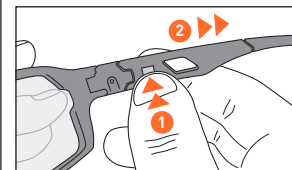

SIDE ARM REMOVAL