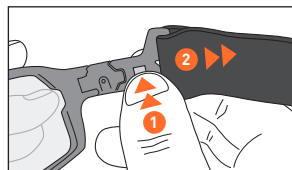

STRAP INTERFACE REMOVAL