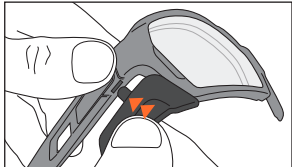

SHIELD MOUNT