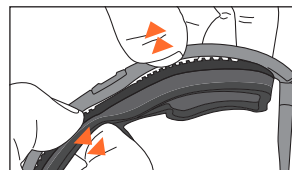

COUNTERMASK REMOVAL