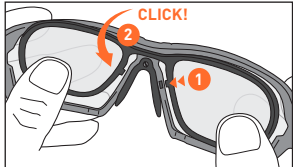

CLIP REMOVAL

CLIP MOUNT

SHIELD REMOVAL

SHIELD MOUNT

NOSE ADJUSTMENT

STRAP ADJUSTMENT

AGENT Q QUICK GUIDE

madeinitaly
RUDYPROJECT.COM

RUDY
PROJECT

LENS REMOVAL

LENS MOUNT

SIDE ARM REMOVAL

SIDE ARM MOUNT

STRAP INTERFACE REMOVAL

STRAP INTERFACE MOUNT

COUNTERMASK REMOVAL

COUNTERMASK MOUNT