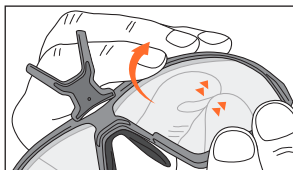

CLIP REMOVAL

CLIP MOUNT

SHIELD REMOVAL

SHIELD MOUNT

NOSE ADJUSTMENT

STRAP ADJUSTMENT

AGENT Q QUICK GUIDE

madeinitaly
RUDYPROJECT.COM

RUDY
PROJECT

LENS REMOVAL

LENS MOUNT

SIDE ARM REMOVAL

SIDE ARM MOUNT

STRAP INTERFACE REMOVAL

STRAP INTERFACE MOUNT

COUNTERMASK REMOVAL

COUNTERMASK MOUNT