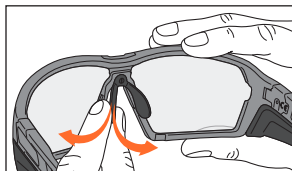

NOSE ADJUSTMENT