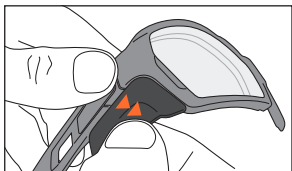

SHIELD REMOVAL