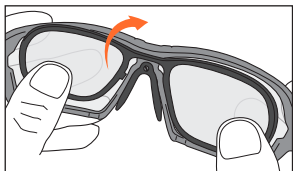

CLIP REMOVAL