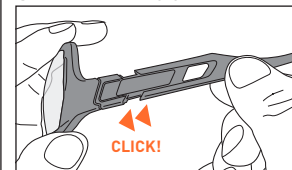

SIDE ARM MOUNT