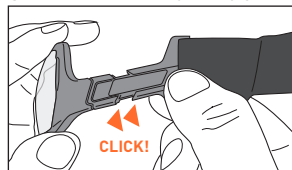

STRAP INTERFACE MOUNT