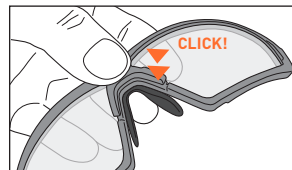

CLIP REMOVAL

CLIP MOUNT

SHIELD REMOVAL

SHIELD MOUNT

NOSE ADJUSTMENT

STRAP ADJUSTMENT

AGENT Q QUICK GUIDE

madeinitaly
RUDYPROJECT.COM

RUDY
PROJECT

LENS REMOVAL

LENS MOUNT

SIDE ARM REMOVAL

SIDE ARM MOUNT

STRAP INTERFACE REMOVAL

STRAP INTERFACE MOUNT

COUNTERMASK REMOVAL

COUNTERMASK MOUNT