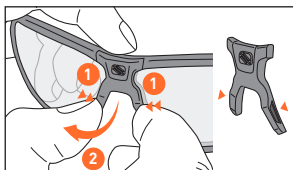

LENS REMOVAL