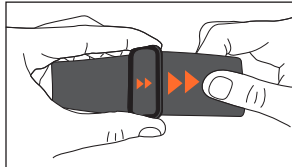

STRAP ADJUSTMENT