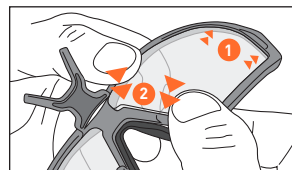

CLIP REMOVAL

CLIP MOUNT

SHIELD REMOVAL

SHIELD MOUNT

NOSE ADJUSTMENT

STRAP ADJUSTMENT

AGENT Q QUICK GUIDE

madeinitaly
RUDYPROJECT.COM

RUDY
PROJECT

LENS REMOVAL

LENS MOUNT

SIDE ARM REMOVAL

SIDE ARM MOUNT

STRAP INTERFACE REMOVAL

STRAP INTERFACE MOUNT

COUNTERMASK REMOVAL

COUNTERMASK MOUNT